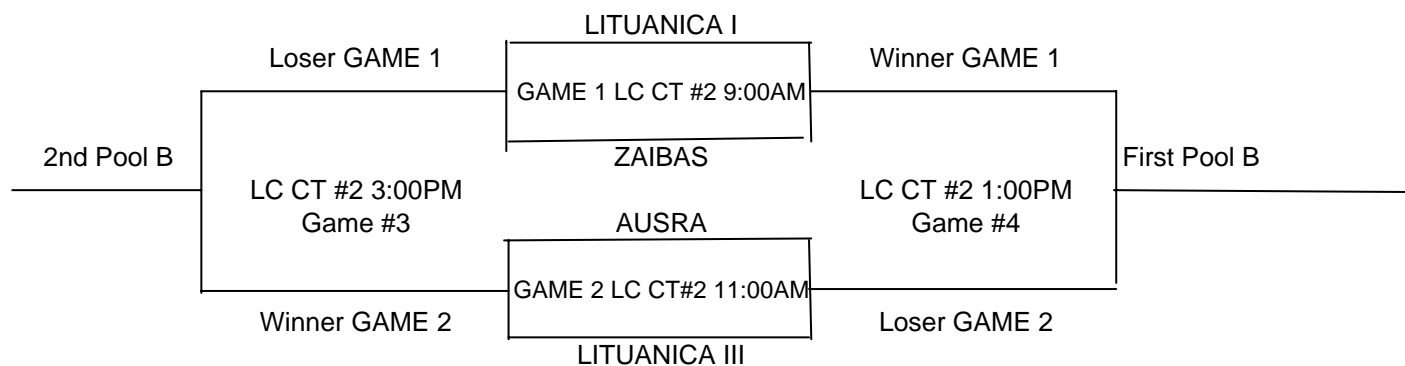

MOLECULES

POOL A

LITUANICA II
ANAPILIS
SPINDULELIS

POOL B

LITUANICA I
ZAIBAS
AUSRA
LITUANICA III

SATURDAY, MAY 22nd

POOL A	LIT II	ANAPILIS	SPINDULELIS	W/L	RANK
LIT II					
ANAPILIS	LC CT#2 10:00AM				
SPINDULELIS	LC CT#2 12:00PM	LC CT32 2:00PM			

Teams will be seeded by Won-Loss Record. Ties will be broken by Head-to-head Comparison, then points spread as per SALFASS Basketball Guidelines.

POOL B

SUNDAY, MAY 23d
CHAMPIONSHIP ROUND

CONSOLATION ROUND