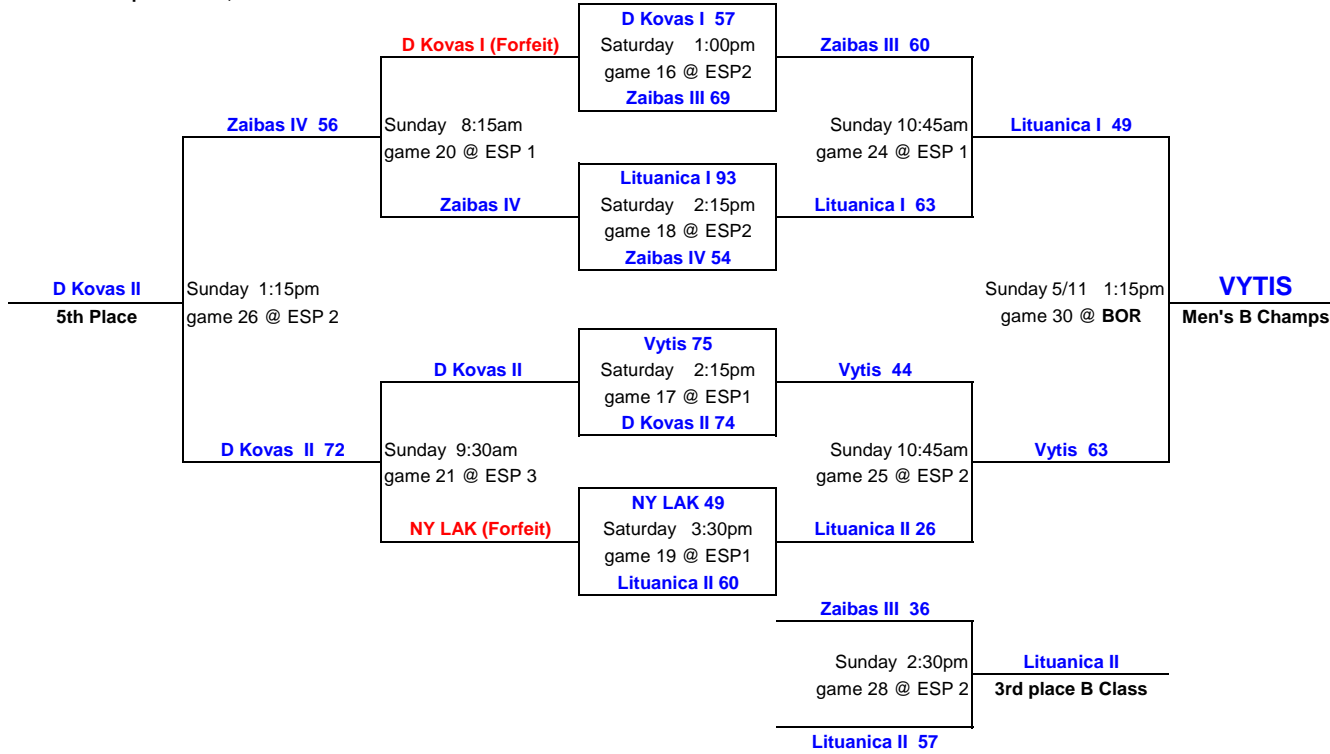

2010 SALFASS
60th Mens Womens Games (Cleveland, Ohio)

Mens B Class Championship round

ESP=Euclid Sports Plant, BOR=Borromeo Fieldhouse