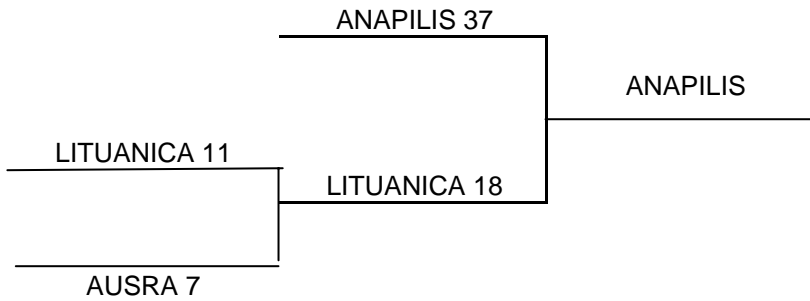

GIRLS C

POOL

ANAPILIS
LITUANICA
AUSRA

POOL	LIT	ANAPILIS	AUSRA	W/L	RANK
LIT		17-35	9-4	1-1	2nd
ANAPILIS			22-8	2-0	1st
AUSRA				0-2	3rd

CHAMPIONSHIP

FINAL STANDINGS

1. ANAPILIS
2. LITUANICA
3. AUSRA