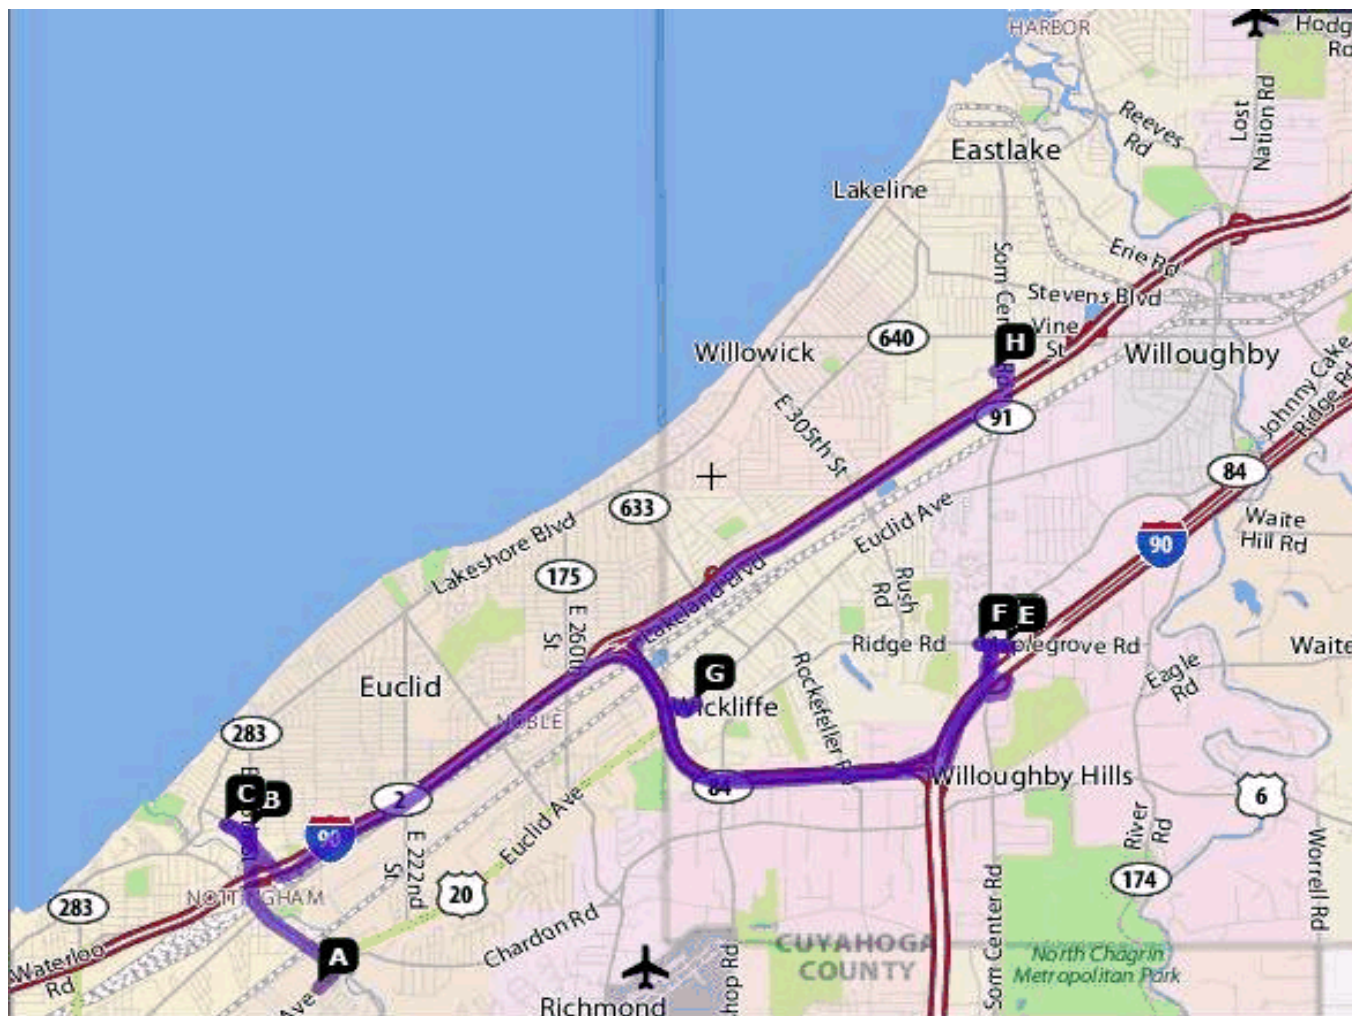

2010 SALFASS

60th Mens Womens Games Map (Cleveland, Ohio)

- | | |
|------------------------------------|--|
| A - Euclid Sports Plant | 2001 Euclid Avenue, Euclid, OH (Mens B/C, Womens & Juniors A Boys Games) |
| B - St. Casimirs Parish | 18022 Neff Road, Cleveland, OH 44119 (Mass; Lithuanian Youth Choir Brunch on Sunday) |
| C - Lithuanian Club | 877 East 185th St, Cleveland, OH (Gintaras Restaurant, Bar, Susipazinimo Vakaro Festivities) |
| D - Courtyard By Marriott | 35103 Maplegrove Rd, Willoughby, OH 440-530-1100 |
| E - Motel Six | 35110 Maplegrove Rd, Willoughby, OH 440-975-9922 |
| F - Travelodge | 34600 Maplegrove Rd, Willoughby, OH 440-585-1900 |
| G - Borromeo Fieldhouse | 28700 Euclid Ave, Wickliffe, OH (Mens A Games and Championships Sunday) |
| H - Radisson Hotel | 35000 Curtis Blvd, Eastlake, OH 440-953-8000 |
| Cleveland East Side Turners | 1622 East 55th , Cleveland, OH 44103 216-391-9669 (Mens & COED Volleyball Games) |